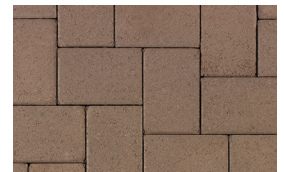

Stocked Colors:

Available as a Special Order. Please contact your Angelus Pavingstones representative for details.

**Available in standard and tumbled textures.*

Shown: 12x12 Solid Gray and Solid TerraCotta.

12x12 SQUARE Available only as a Special Order. Colors shown below indicate what can be produced on a special order basis.

Solid Colors (swatches shown in Antique Cobble I)

BROWN

CHARCOAL

CREAM

GRAY

MOCHA

MOSS

RED

STONE

TERRACOTTA

Solid Tumbled Colors (swatches shown in Antique Cobble I)

BROWN

CHARCOAL

CREAM

GRAY

CREAM - TERRACOTTA - BROWN

GRAY - CHARCOAL

GRAY - MOSS - CHARCOAL

RED - BROWN - CHARCOAL

SAND - STONE

SAND - STONE - MOCHA

TUSCAN

Blended Tumbled Colors (swatches shown in Antique Cobble I)