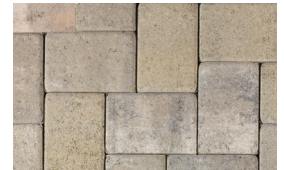

Stocked Colors:

Available as a Special Order. Please contact your Angelus Pavingstones representative for details.

**Available in standard and tumbled textures.*

Shown: 12x12 Solid Gray and Solid TerraCotta.

RED

STONE

TERRACOTTA

Solid Tumbled Colors (swatches shown in Antique Cobble I)

BROWN

CHARCOAL

CREAM

GRAY

MOCHA

MOSS

RED

STONE

TERRACOTTA

Blended Colors (swatches shown in Antique Cobble I)

CREAM - BROWN

CREAM - BROWN - CHARCOAL

CREAM - TERRACOTTA - BROWN

GRAY - CHARCOAL

GRAY - MOSS - CHARCOAL

RED - BROWN - CHARCOAL

SAND - STONE

SAND - STONE - MOCHA

TUSCAN

Blended Tumbled Colors (swatches shown in Antique Cobble I)