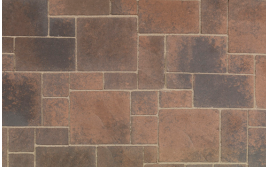

Heartland Paver

Heartland Paver's single overall shape features four joint patterns to create the appearance of 13 different sizes of natural-cut stone. The paver's textured top, wide joints and non-chamfered edges produce a variety of intricate designs. Their smooth, natural look adds depth and beauty to any outdoor space and they are durable and easy to install.

NOTE: The use of polymeric sand in the joints is required for installation to ensure the long-term performance of the pavement.

Shown: Gray-Moss-Charcoal Heartland Paver installed in an ashlar pattern. Steps and pool coping are Charcoal bullnose.

HEARTLAND PAVER

Blended Colors (swatches shown in Heartland Paver)

CREAM - BROWN - CHARCOAL

CREAM - TERRACOTTA - BROWN

GRAY - CHARCOAL

GRAY - MOSS - CHARCOAL

SAND - STONE - MOCHA

TUSCAN