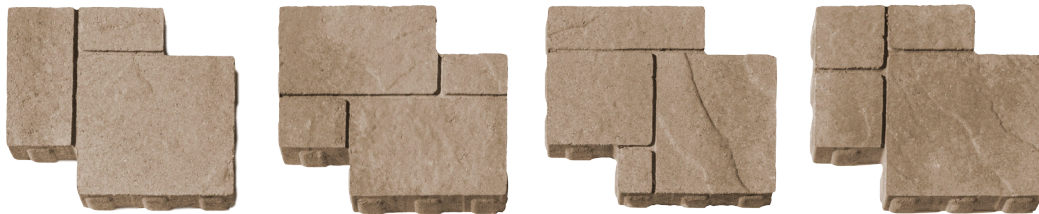

Heartland Paver

Heartland Paver's single overall shape features four joint patterns to create the appearance of 13 different sizes of natural-cut stone. The paver's textured top, wide joints and non-chamfered edges produce a variety of intricate designs. Their smooth, natural look adds depth and beauty to any outdoor space and they are durable and easy to install.

NOTE: The use of polymeric sand in the joints is required for installation to ensure the long-term performance of the pavement.

Shown: Gray-Moss-Charcoal Heartland Paver installed in an ashlar pattern. Steps and pool coping are Charcoal bullnose.

Heartland Paver (4 patterns)

60mm

Heartland Paver	60 mm
Size	12.5" x 15.25"
Sq Ft per Stone	1.12
Stones per Sq Ft	.89
Sq Ft per Pallet	101
Stones per Pallet	90
Weight per Stone	29 lbs
Weight per Pallet	2660 lbs

HEARTLAND PAVER

Blended Colors (swatches shown in Heartland Paver)

CREAM - BROWN - CHARCOAL

CREAM - TERRACOTTA - BROWN

GRAY - CHARCOAL

GRAY - MOSS - CHARCOAL

SAND - STONE - MOCHA

TUSCAN