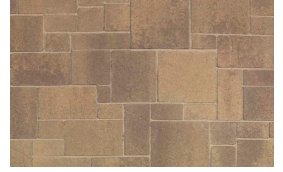

Heartland Paver

Heartland Paver's single overall shape features four joint patterns to create the appearance of 13 different sizes of natural-cut stone. The paver's textured top, wide joints and non-chamfered edges produce a variety of intricate designs. Their smooth, natural look adds depth and beauty to any outdoor space and they are durable and easy to install.

NOTE: The use of polymeric sand in the joints is required for installation to ensure the long-term performance of the pavement.

Shown: Gray-Moss-Charcoal Heartland Paver installed in an ashlar pattern. Steps and pool coping are Charcoal bullnose.

HEARTLAND PAVER

Blended Colors (swatches shown in Heartland Paver)

CREAM - BROWN - CHARCOAL

CREAM - TERRACOTTA - BROWN

GRAY - CHARCOAL

GRAY - MOSS - CHARCOAL

SAND - STONE - MOCHA

TUSCAN