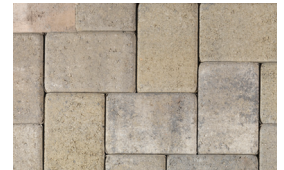

RED

STONE

TERRACOTTA

Solid Tumbled Colors (swatches shown in Antique Cobble I)

BROWN

CHARCOAL

CREAM

GRAY

MOCHA

MOSS

RED

STONE

TERRACOTTA

Blended Colors (swatches shown in Antique Cobble I)

CREAM - BROWN

CREAM - BROWN - CHARCOAL

CREAM - TERRACOTTA - BROWN

GRAY - CHARCOAL

GRAY - MOSS - CHARCOAL

RED - BROWN - CHARCOAL

SAND - STONE

SAND - STONE - MOCHA

TUSCAN

Blended Tumbled Colors (swatches shown in Antique Cobble I)

CREAM - BROWN

CREAM - BROWN - CHARCOAL

CREAM - TERRACOTTA - BROWN

GRAY - CHARCOAL

GRAY - MOSS - CHARCOAL

RED - BROWN - CHARCOAL

SAND - STONE

SAND - STONE - MOCHA