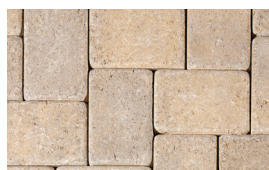

RED

STONE

TERRACOTTA

Solid Tumbled Colors (swatches shown in Antique Cobble I)

BROWN

CHARCOAL

CREAM

GRAY

MOCHA

MOSS

RED

STONE

TERRACOTTA

Blended Colors (swatches shown in Antique Cobble I)

CREAM - BROWN

CREAM - BROWN - CHARCOAL

CREAM - TERRACOTTA - BROWN

GRAY - CHARCOAL

GRAY - MOSS - CHARCOAL

RED - BROWN - CHARCOAL

SAND - STONE

SAND - STONE - MOCHA

TUSCAN

Blended Tumbled Colors (swatches shown in Antique Cobble I)

CREAM - BROWN

CREAM - BROWN - CHARCOAL

CREAM - TERRACOTTA - BROWN

GRAY - CHARCOAL

GRAY - MOSS - CHARCOAL

RED - BROWN - CHARCOAL

SAND - STONE

SAND - STONE - MOCHA